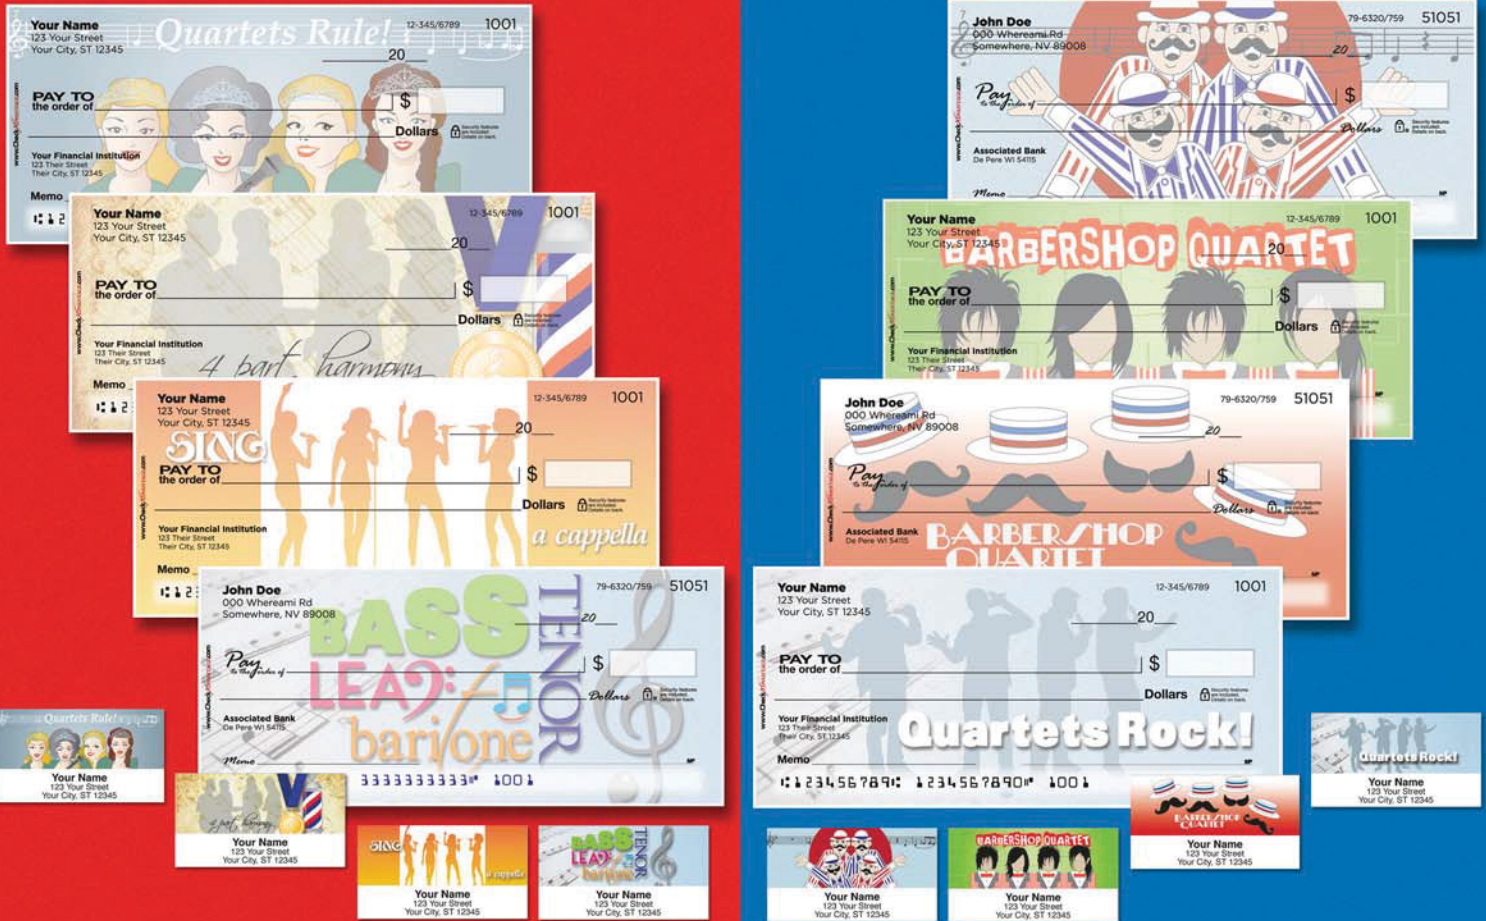

Beautiful Harmony for your home office

Celebrate your love of barbershop music and support the TuneTown Show Chorus at the same time with exclusive personal checks and return address labels!

These fun-filled designs capture both the joy of listening and the thrill of performing.

You'll find each of the two sets of personal checks and address labels have four rotating images. You can almost hear the sweet sounds of a perfect four-part harmony coming together.

Help us continue to carry out the mission of preserving and promoting the timeless American art form of barbershop music!

Order Online! <http://new.checkadvantage.com/tunetown>